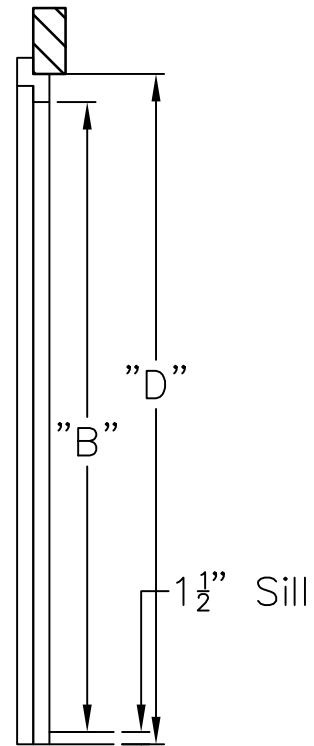

Door With Sill Face View

Door With Sill Side View

Note: Right hand swing shown. Left hand swing is hinges opposite.

20 MINUTE FIRE DOOR AND FRAME SET						Freezer 115/60/1 Heater Amp Draw
Door Size	Finished Opening "A" "B"		Rough Opening "C" "D"		Door Clearance "E"	
30" x 78"	30"	78"	38-1/4"	83-3/4"	37-1/4"	0.61
36" x 78"	36"	78"	44-1/4"	83-3/4"	43-1/4"	0.64

**NORLAKE SCIENTIFIC**

Revision Date: 01/14  
©2014 NOR-LAKE, INC.  
Printed in the U.S.A.  
Part Number: 086020