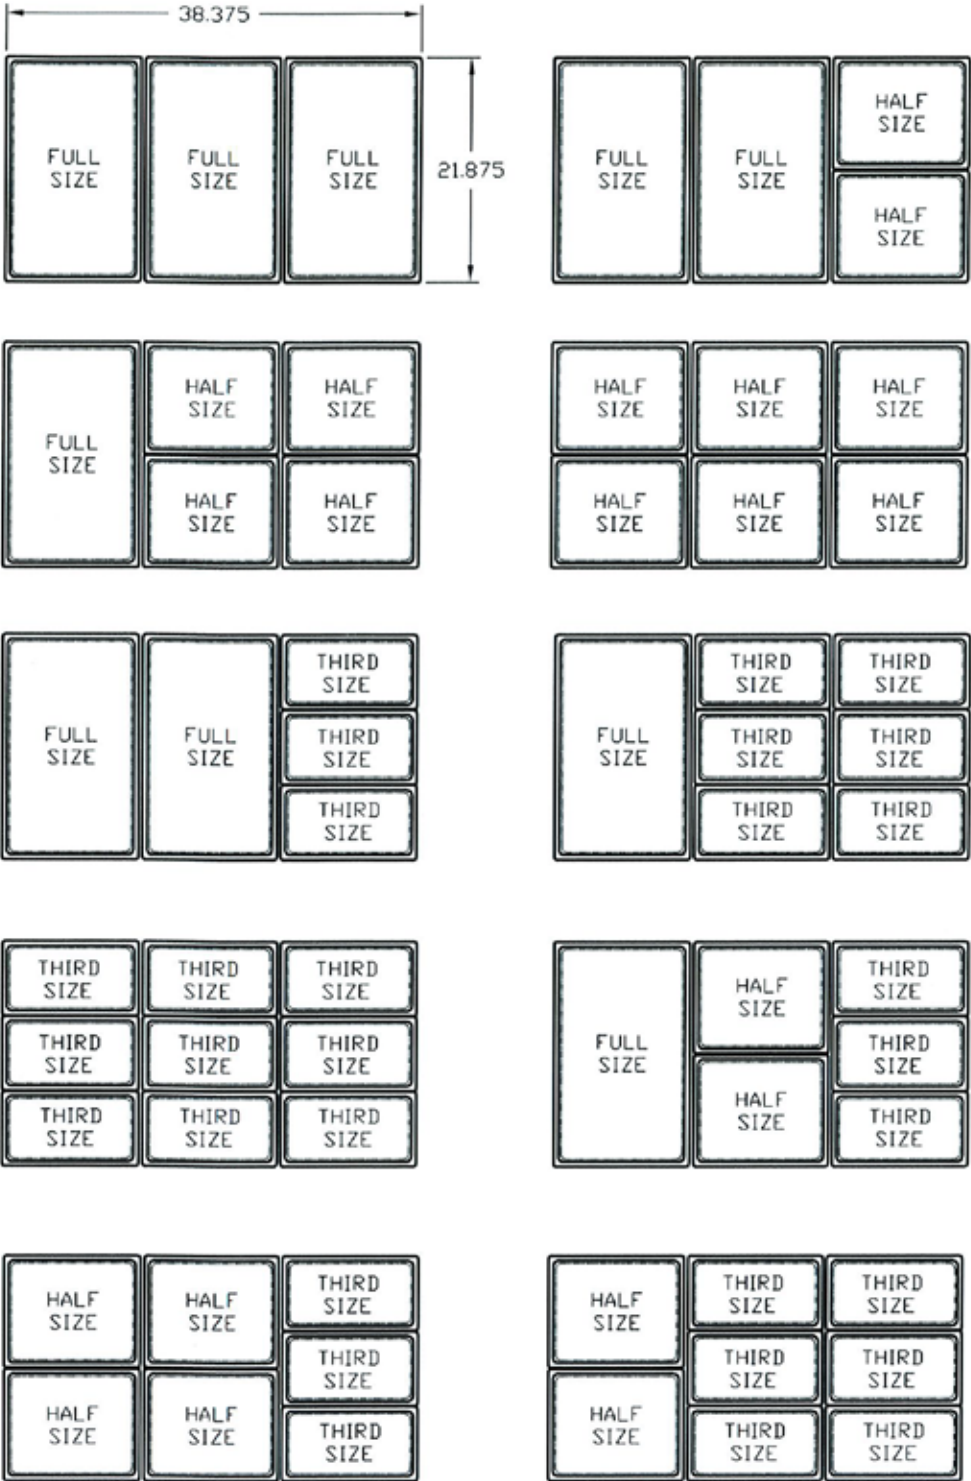

**Large Drawer Dimensions and Pan Configurations
 for NLCB53, NLCB60, NLCB84 and NLCB96**

* Note: Drawers will only accept 4" deep pans

**Small Drawer Dimensions and Pan Configurations
 for NLCB72 and NLCB84**

* Note: Drawers will only accept 4" deep pans