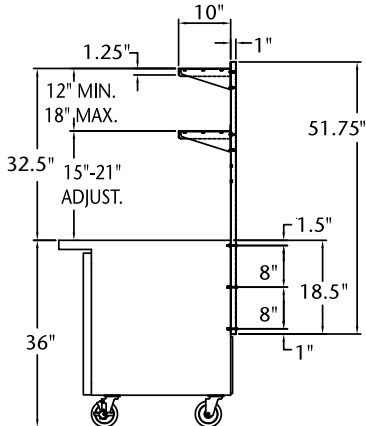

PLAN VIEW
NLSP27-8A, NLSMP27-12A

PLAN VIEW
NLSP36-10A, NLSMP36-15A

PLAN VIEW
NLSP48-12A, NLSMP48-18A

PLAN VIEW
NLSP60-16A, NLSMP60-24A

PLAN VIEW
NLSP72-18A, NLSMP72-30A

SINGLE SHELF SIDE VIEW

DOUBLE SHELF SIDE VIEW

Overshelf Options For NLU Series Undercounter/Worktable Refrigerators & Freezers

PLAN VIEW
NLUR/NLUF27

PLAN VIEW
NLUR36

PLAN VIEW
NLUR/NLUF48

PLAN VIEW
NLUR/NLUF60

PLAN VIEW
NLUR72

SINGLE SHELF SIDE VIEW

DOUBLE SHELF SIDE VIEW