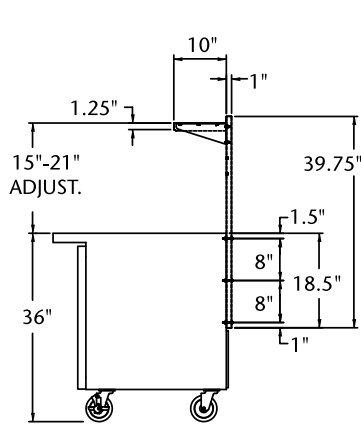

PLAN VIEW
NLSP27-8A, NLSMP27-12A

PLAN VIEW
NLSP36-10A, NLSMP36-15A

PLAN VIEW
NLSP48-12A, NLSMP48-18A

PLAN VIEW
NLSP60-16A, NLSMP60-24A

PLAN VIEW
NLSP72-18A, NLSMP72-30A

SINGLE SHELF SIDE VIEW

DOUBLE SHELF SIDE VIEW

Overshelf Options For NLU Series Undercounter/Worktable Refrigerators & Freezers

PLAN VIEW
NLUR/NLUF27

PLAN VIEW
NLUR36

PLAN VIEW
NLUR/NLUF48

PLAN VIEW
NLUR/NLUF60

PLAN VIEW
NLUR72

SINGLE SHELF SIDE VIEW

DOUBLE SHELF SIDE VIEW