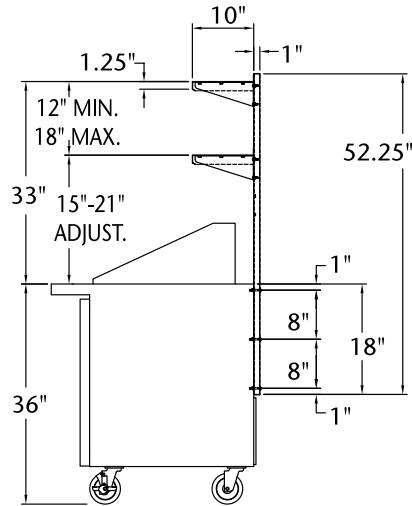

PLAN VIEW
NLSP27-8A, NLSMP27-12A

PLAN VIEW
NLSP36-10A, NLSMP36-15A

PLAN VIEW
NLSP48-12A, NLSMP48-18A

PLAN VIEW
NLSP60-16A, NLSMP60-24A

PLAN VIEW
NLSP72-18A, NLSMP72-30A

SINGLE SHELF SIDE VIEW

DOUBLE SHELF SIDE VIEW

Overshelf Options For NLU Series Undercounter/Worktable Refrigerators & Freezers

PLAN VIEW
NLUR/NLUF27

PLAN VIEW
NLUR36

PLAN VIEW
NLUR/NLUF48

PLAN VIEW
NLUR/NLUF60

PLAN VIEW
NLUR72

SINGLE SHELF SIDE VIEW

DOUBLE SHELF SIDE VIEW