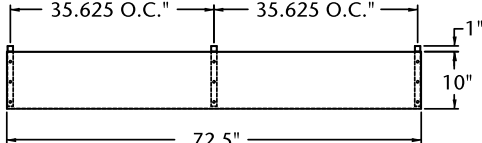

PLAN VIEW
NLSP27-8A, NLSMP27-12A

PLAN VIEW
NLSP36-10A, NLSMP36-15A

PLAN VIEW
NLSP48-12A, NLSMP48-18A

PLAN VIEW
NLSP60-16A, NLSMP60-24A

PLAN VIEW
NLSP72-18A, NLSMP72-30A

SINGLE SHELF SIDE VIEW

DOUBLE SHELF SIDE VIEW

Overshelf Options For NLU Series Undercounter/Worktable Refrigerators & Freezers

PLAN VIEW
NLUR/NLUF27

PLAN VIEW
NLUR36

PLAN VIEW
NLUR/NLUF48

PLAN VIEW
NLUR/NLUF60

PLAN VIEW
NLUR72

SINGLE SHELF SIDE VIEW

DOUBLE SHELF SIDE VIEW