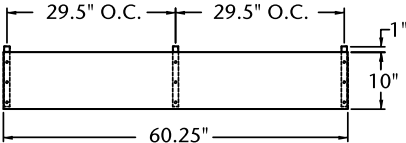

PLAN VIEW
NLSP27-8A, NLSMP27-12A

PLAN VIEW
NLSP36-10A, NLSMP36-15A

PLAN VIEW
NLSP48-12A, NLSMP48-18A

PLAN VIEW
NLSP60-16A, NLSMP60-24A

PLAN VIEW
NLSP72-18A, NLSMP72-30A

SINGLE SHELF SIDE VIEW

DOUBLE SHELF SIDE VIEW

Overshelf Options For NLU Series Undercounter/Worktable Refrigerators & Freezers

PLAN VIEW
NLUR/NLUF27

PLAN VIEW
NLUR36

PLAN VIEW
NLUR/NLUF48

PLAN VIEW
NLUR/NLUF60

PLAN VIEW
NLUR72

SINGLE SHELF SIDE VIEW

DOUBLE SHELF SIDE VIEW