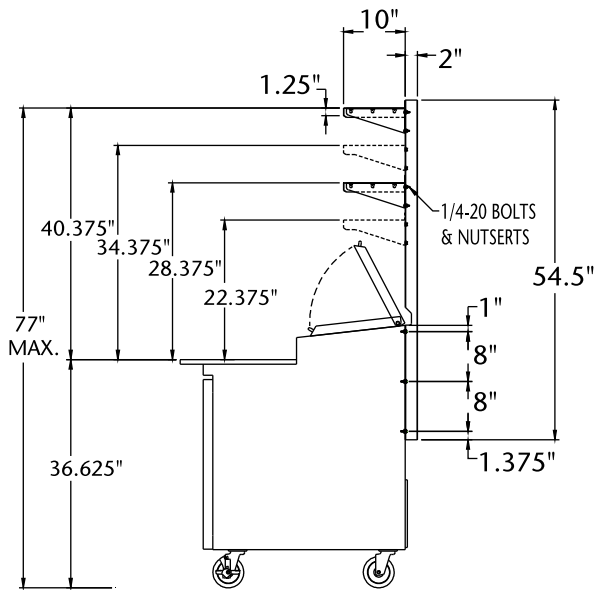

Overshelf Options For NLPT Series Pizza Prep Tables

PLAN VIEW NLPT44

PLAN VIEW NLPT67

PLAN VIEW NLPT93

SINGLE SHELF SIDE VIEW

DOUBLE SHELF SIDE VIEW

Overshelf Options For NLSP-A & NLSMP-A Series
Sandwich/Salad Prep Tables

PLAN VIEW
NLSP27-8A, NLSMP27-12A

PLAN VIEW
NLSP36-10A, NLSMP36-15A

PLAN VIEW
NLSP48-12A, NLSMP48-18A

PLAN VIEW
NLSP60-16A, NLSMP60-24A

PLAN VIEW
NLSP72-18A, NLSMP72-30A

SINGLE SHELF SIDE VIEW

DOUBLE SHELF SIDE VIEW

Overshelf Options For NLU Series Undercounter/Worktable Refrigerators & Freezers

PLAN VIEW
NLUR/NLUF27

PLAN VIEW
NLUR36

PLAN VIEW
NLUR/NLUF48

PLAN VIEW
NLUR/NLUF60

PLAN VIEW
NLUR72

SINGLE SHELF SIDE VIEW

DOUBLE SHELF SIDE VIEW