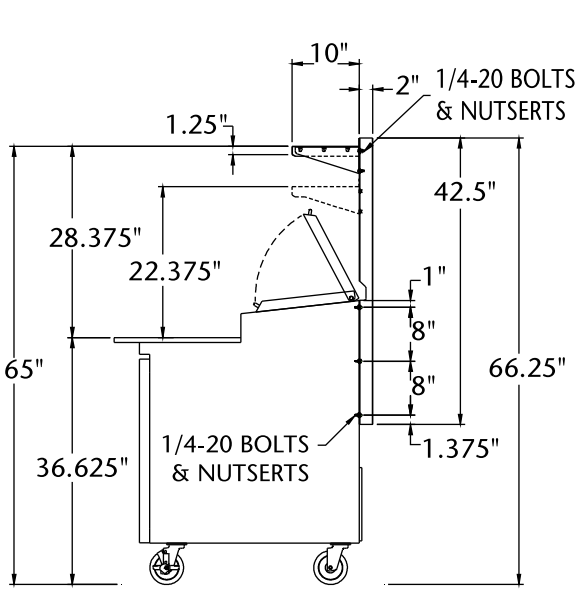

Overshelf Options For NLPT Series Pizza Prep Tables

PLAN VIEW NLPT44

PLAN VIEW NLPT67

PLAN VIEW NLPT93

SINGLE SHELF SIDE VIEW

DOUBLE SHELF SIDE VIEW

Overshelf Options For NLSP-A & NLSMP-A Series
Sandwich/Salad Prep Tables

PLAN VIEW
NLSP27-8A, NLSMP27-12A

PLAN VIEW
NLSP36-10A, NLSMP36-15A

PLAN VIEW
NLSP48-12A, NLSMP48-18A

PLAN VIEW
NLSP60-16A, NLSMP60-24A

PLAN VIEW
NLSP72-18A, NLSMP72-30A

SINGLE SHELF SIDE VIEW

DOUBLE SHELF SIDE VIEW

Overshelf Options For NLU Series Undercounter/Worktable Refrigerators & Freezers

PLAN VIEW
NLUR/NLUF27

PLAN VIEW
NLUR36

PLAN VIEW
NLUR/NLUF48

PLAN VIEW
NLUR/NLUF60

PLAN VIEW
NLUR72

SINGLE SHELF SIDE VIEW

DOUBLE SHELF SIDE VIEW