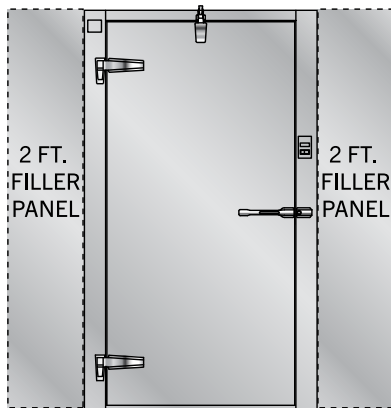

FAST-TRAK[®] WALK-IN DOOR LOCATION

Fast-Trak walk-ins feature field-configurable door placement so the door(s) can be located on any wall. Possible locations are shown below. The number of locations will increase with the size of the walk-in.

Walk-ins are shipped with (2) 2-foot panels per door for use on the door wall(s), allowing the installer to select the position on-site.

STANDARD FILLER PANELS

Two-foot wide filler panels shipped with each Fast-Trak provide flexibility for last-minute layout changes by allowing doors to be placed in any location along a wall. Use both or one panel as needed.