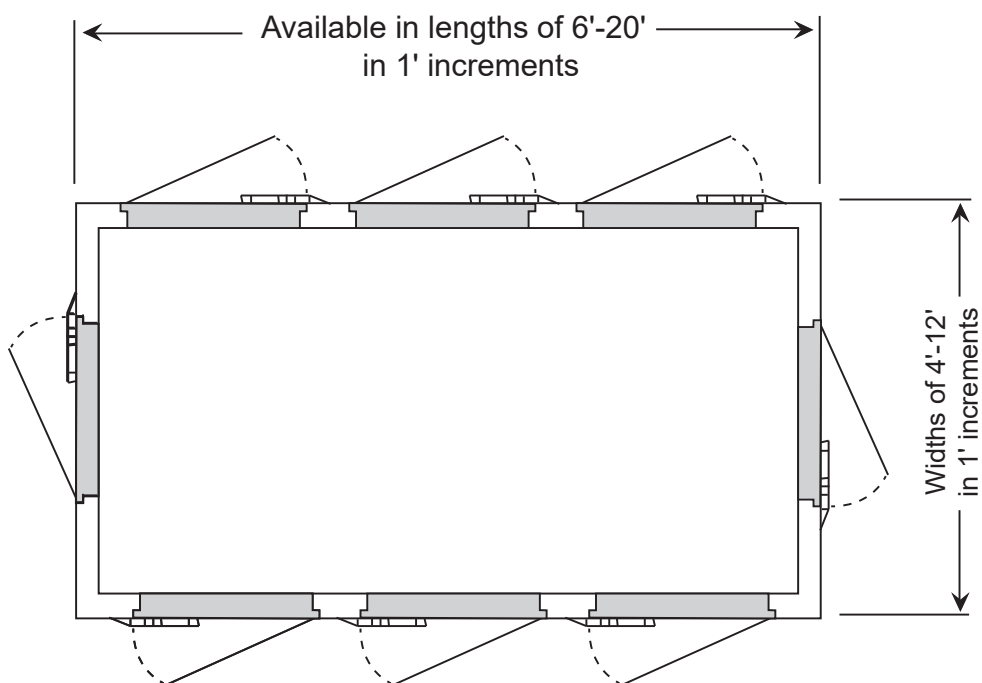

FAST-TRAK[®] WALK-IN DOOR LOCATION

Fast-Trak walk-ins feature field-configurable door placement so the door(s) can be located on any wall. Possible locations are shown below. The number of locations will increase with the size of the walk-in.

Walk-ins are shipped with (2) 2-foot panels per door for use on the door wall(s), allowing the installer to select the position on-site.

STANDARD FILLER PANELS

Two-foot wide filler panels shipped with each Fast-Trak provide flexibility for last-minute layout changes by allowing doors to be placed in any location along a wall. Use both or one panel as needed.